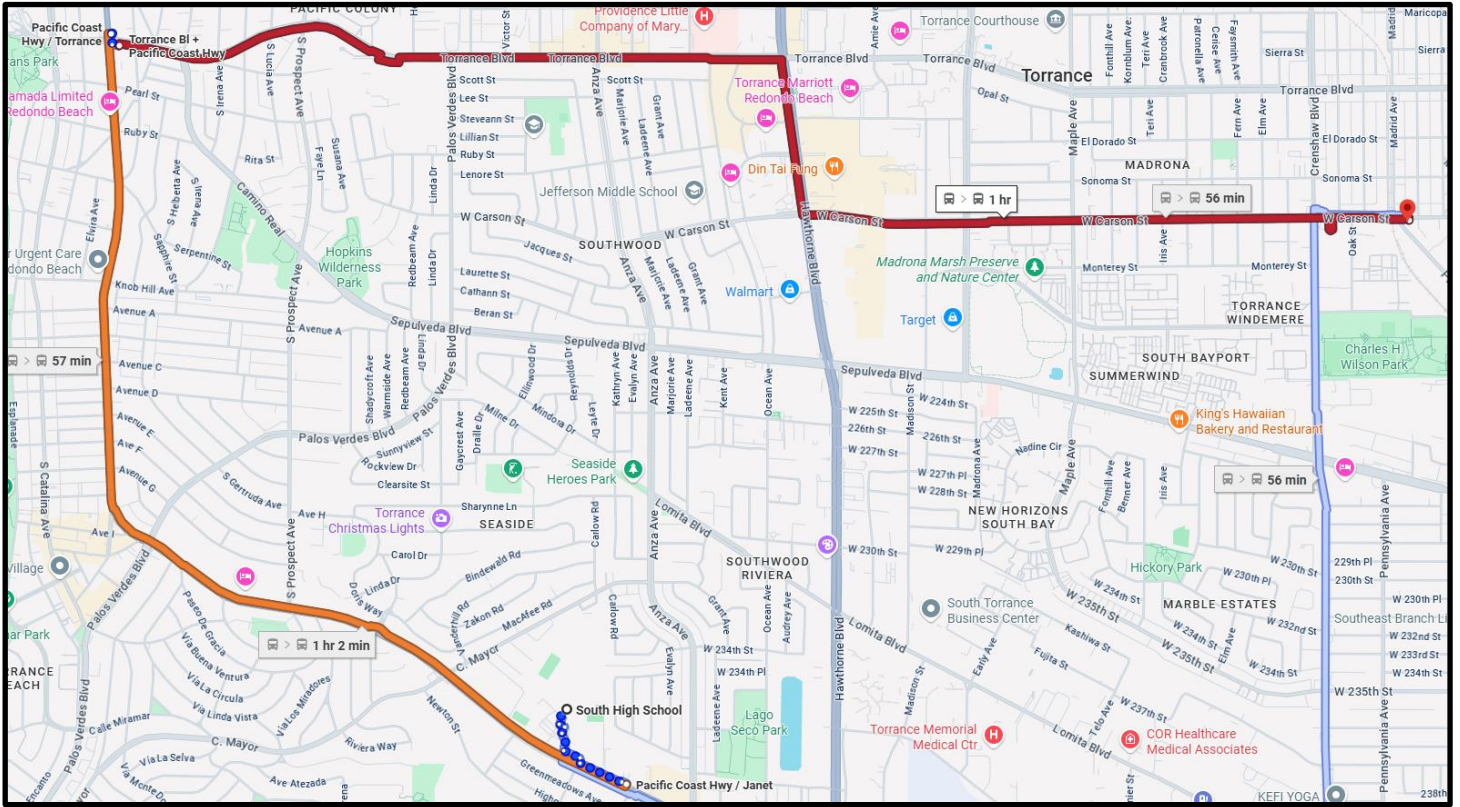

# Bus Route: South High to The ATTIC

- 3:32 PM** ○ South High School  
4801 Pacific Coast Hwy, Torrance, CA 90505
- 🚶 Walk  
About 8 min, 0.3 mi
- ⚠️ Use caution - may involve errors or sections not suited for walking
- ↑ Head southeast 135 ft
  - ↶ Turn left 82 ft
  - ↷ Turn right 98 ft
  - ↶ Turn left toward S High School 295 ft
  - ↶ Turn left toward S High School 266 ft
  - ↷ Turn right onto S High School 66 ft
  - ↶ Turn left onto CA-1 N 0.1 mi
  - ↶ Turn left 46 ft
  - ↷ Turn right  
📍 Destination will be on the right 72 ft

- 3:40 PM** ○ Pacific Coast Hwy / Janet
- 🚏 232 LAX / Metro Transit Center  
15 min (11 stops) · Stop ID: 23200093  
Service run by LACMTA

- 3:55 PM** ○ Pacific Coast Hwy / Torrance
- 🚶 Walk  
About 2 min
- ⚠️ Use caution - may involve errors or sections not suited for walking
- ↑ Head southwest toward CA-1 N 75 ft
  - ↶ Turn left onto CA-1 N 105 ft
  - ↶ Turn left onto Torrance Blvd  
📍 Destination will be on the right 148 ft

- 4:07 PM** ○ Torrance Bl + Pacific Coast Hwy
- 🚏 3  
Downtown Long Beach Station  
25 min (16 stops) · Stop ID: 203005  
Service run by TORRANCE TRANSIT SYSTEM  
Ticket information
- 4:32 PM** ○ Carson St + Plaza Del Amo
- 4:32 PM** ○ Attic Teen Center  
2320 W Carson St, Torrance, CA 90501

Tickets and information  
LACMTA - 1 (323) 466-3876  
TORRANCE TRANSIT SYSTEM - 1 (310) 618-6266