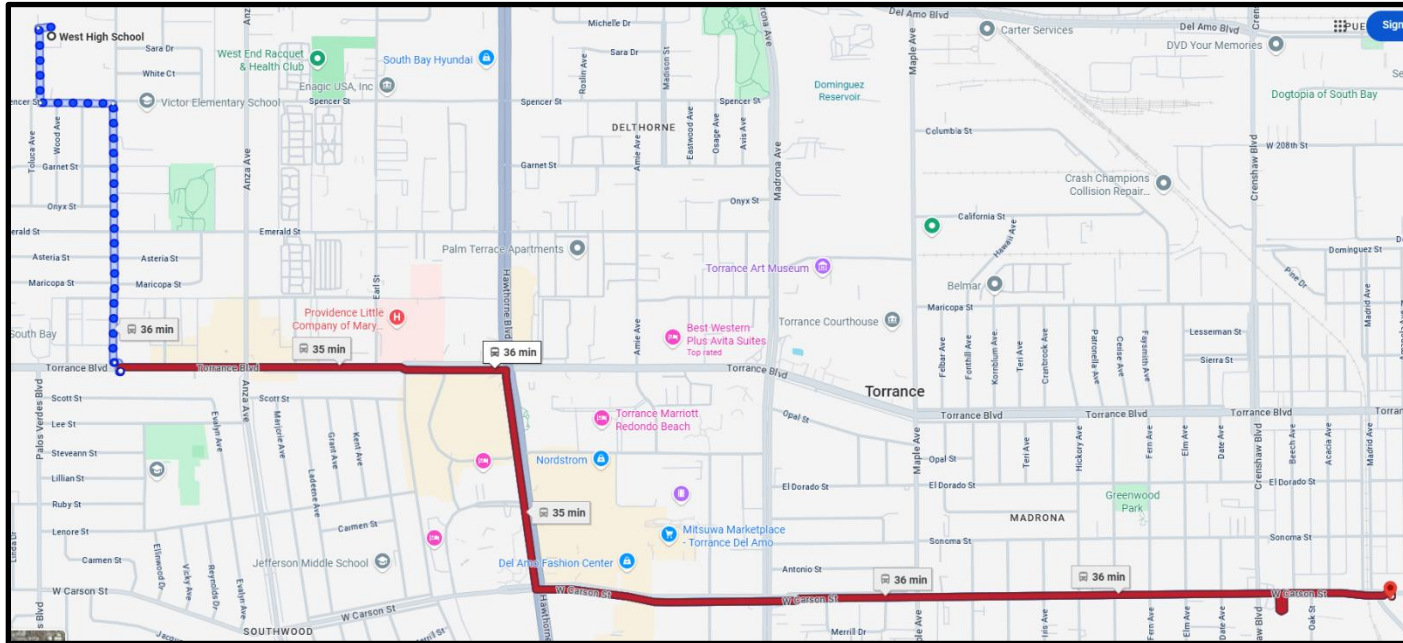

West High

- 3:26 PM** ○ **West High School**
20401 Victor St, Torrance, CA 90503
- 🚶 **Walk**
About 18 min, 0.8 mi
 - ⚠️ Use caution - may involve errors or sections not suited for walking
 - ↑ **Head west**
128 ft
 - ↶ **Turn left**
0.1 mi
 - ↶ **Turn left onto Spencer St**
0.1 mi
 - ↷ **Turn right onto Victor St**
0.5 mi
 - ↶ **Turn left onto Torrance Blvd**
39 ft
 - 📍 **Destination will be on the right**

- 3:44 PM** ○ **Torrance Bl + Victor St**
- 🚏 **3**
Downtown Long Beach Station
18 min (10 stops) · Stop ID: 203017
Service run by **TORRANCE TRANSIT SYSTEM**
Ticket information
 - 4:02 PM** ○ **Carson St + Plaza Del Amo**
 - 4:02 PM** ○ **Attic Teen Center**
2320 W Carson St, Torrance, CA 90501
 - Tickets and information**
TORRANCE TRANSIT SYSTEM - 1 (310) 618-6266